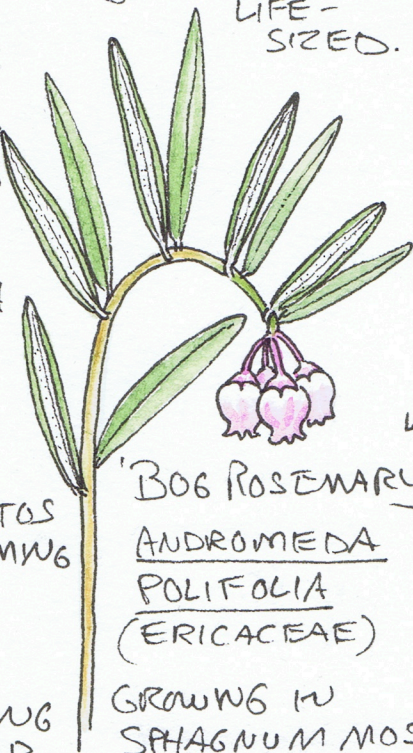

MUD POND TRAIL

JUNE 7, 2019

'RHODORA'
RHODODENDRON
CANADENSE

LEAF MARGINS
IN-ROLLED,
AT LEAST AT
THIS STAGE

(ERICACEAE)
GREEN FROG
CALLING

FLOWERS VIEWED
THROUGH BINOCULARS
MAY BE MORE THAN
LIFE-SIZED.

VIEWED THROUGH
BINOCULARS:

LEAVES
ACTUALLY HAVE
FIVE TEETH

PALE GREEN
STIGMAS
GLANDULAR HAIRS ON
PEDUNCLES →

(ROSACEAE)

CHOKEBERRY SP?
DID NOT GET
ENOUGH DETAILS
LEAVES SHINY,
BUDS WITH SOME
PINK TINGE. RED
ANTHERS
ARONIA MELANOCARPA

BUMBLEBEE
PALE
YELLOW
FUR
ON THORAX

SYRPHID
FLIES
?

'LABRADOR
TEA'
RHODENDRON
GREEN -
LAUDICUM
(ERICACEAE)

GRAY
TREE
FROGS
CALLING
BACK
AND
FORTH

'BOG ROSEMARY'
ANDROMEDA
POLIFOLIA
(ERICACEAE)

MOSQUITOS
SWARMING
ME

BEE
BUZZING
AROUND
MY HAIR.

DOES SCENT
OF SHAMPOO
ATTRACT IT?

GROWING IN
SPHAGNUM MOSS

(ERICACEAE)

'SHEEP LAUREL'? NO:
'BOG LAUREL'

KALMIA POLIFOLIA

COROLLAS FALL OFF } MAYBE TO LET POLLINA-
OF AT LEAST THESE } TORS FOCUS ON UNPOLLINA-
← TWO SPP. } TED FLOWERS.