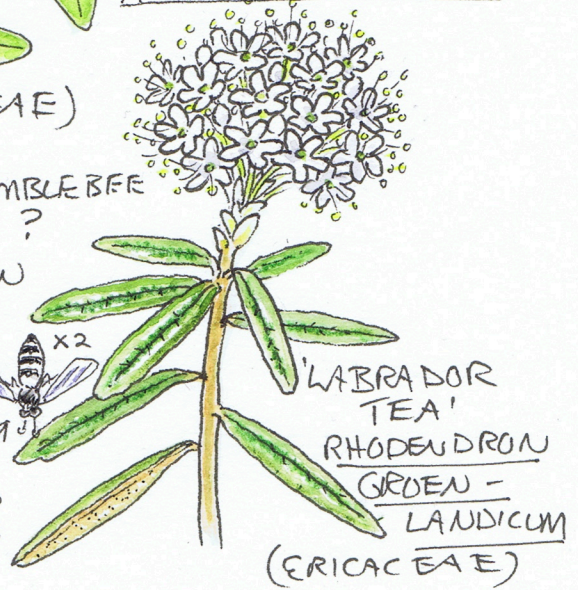

MUD POND TRAIL

JUNE 7, 2019

'RHODORA'
RHODODENDRON
CANADENSE

LEAF MARGINS
IN-ROLLED,
AT LEAST AT
THIS STAGE

(ERICACEAE)
GREEN FROG
CALLING

FLOWERS VIEWED
THROUGH BINOCULARS
MAY BE MORE THAN
LIFE-SIZED.

VIEWED THROUGH
BINOCULARS:

LEAVES
ACTUALLY HAVE
FIVE TEETH

PALE GREEN
STIGMAS
GLANDULAR HAIRS ON
PEDUNCLES →

(ROSACEAE)

CHOKEBERRY SP?
DID NOT GET
ENOUGH DETAILS
LEAVES SHINY,
BUDS WITH SOME
PINK TINGE. RED
ANTHERS
ARONIA MELANOCARPA

BUMBLEBEE
PALE
YELLOW
FUR
ON THORAX

SYRPHID
FLIES
?

'LABRADOR
TEA'
RHODENDRON
GREEN -
LAUDICUM
(ERICACEAE)

GRAY
TREE
FROGS
CALLING
BACK
AND
FORTH

'BOG ROSEMARY'
ANDROMEDA
POLIFOLIA
(ERICACEAE)

MOSQUITOS
SWARMING
ME