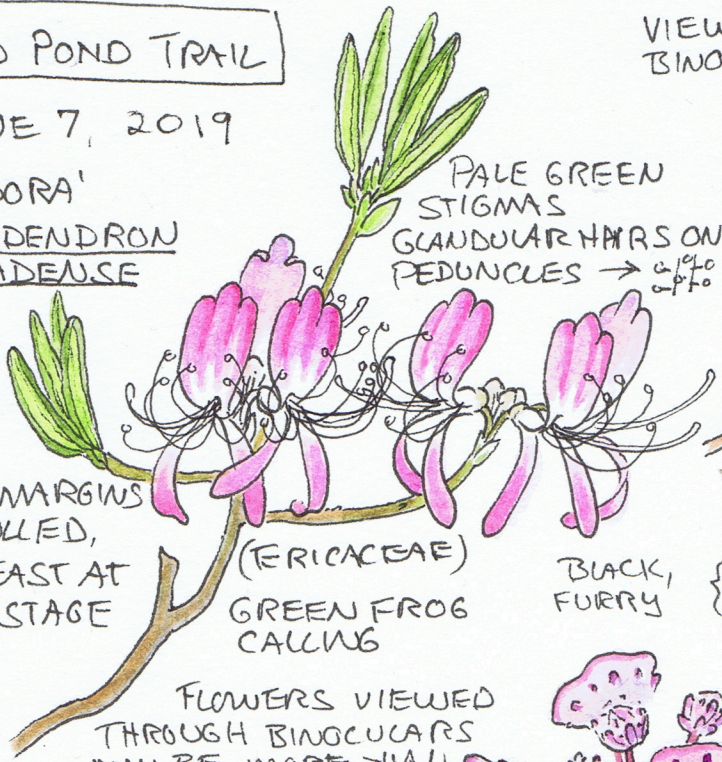

MUD POND TRAIL

JUNE 7, 2019

'RHODORA'
RHODODENDRON
CANADENSE

LEAF MARGINS
IN-ROLLED,
AT LEAST AT
THIS STAGE

(ERICACEAE)
GREEN FROG
CALLING

FLOWERS VIEWED
THROUGH BINOCULARS
MAY BE MORE THAN
LIFE-SIZED.

VIEWED THROUGH
BINOCULARS:

LEAVES
ACTUALLY HAVE
FIVE TEETH

PALE GREEN
STIGMAS
GLANDULAR HAIRS ON
PEDUNCLES →

(ROSACEAE)

CHOKEBERRY SP?
DID NOT GET
ENOUGH DETAILS
LEAVES SHINY,
BUDS WITH SOME
PINK TINGE. RED
ANTHERS
ARONIA MELANOCARPA

BUMBLEBEE
PALE
YELLOW
FUR
ON THORAX

SYRPHID
FLIES
?

'LABRADOR
TEA'
RHODENDRON
GREEN -
LAUDICUM
(ERICACEAE)

GRAY
TREE
FROGS
CALLING
BACK
AND
FORTH

'BOG ROSEMARY'
ANDROMEDA
POLIFOLIA
(ERICACEAE)

MOSQUITOS
SWARMING
ME

'BUNCHBERRY'
CORNUS
CANADENSIS

(CORNACEAE)

'RED-EYED
VIREO'
'BLUEJAY'
'COMMON
YELLOW-
THROAT'

NOTICED AN ALTERNATE-
LEAVED DOGWOOD ON
THE WAY BACK TO
THE CAR